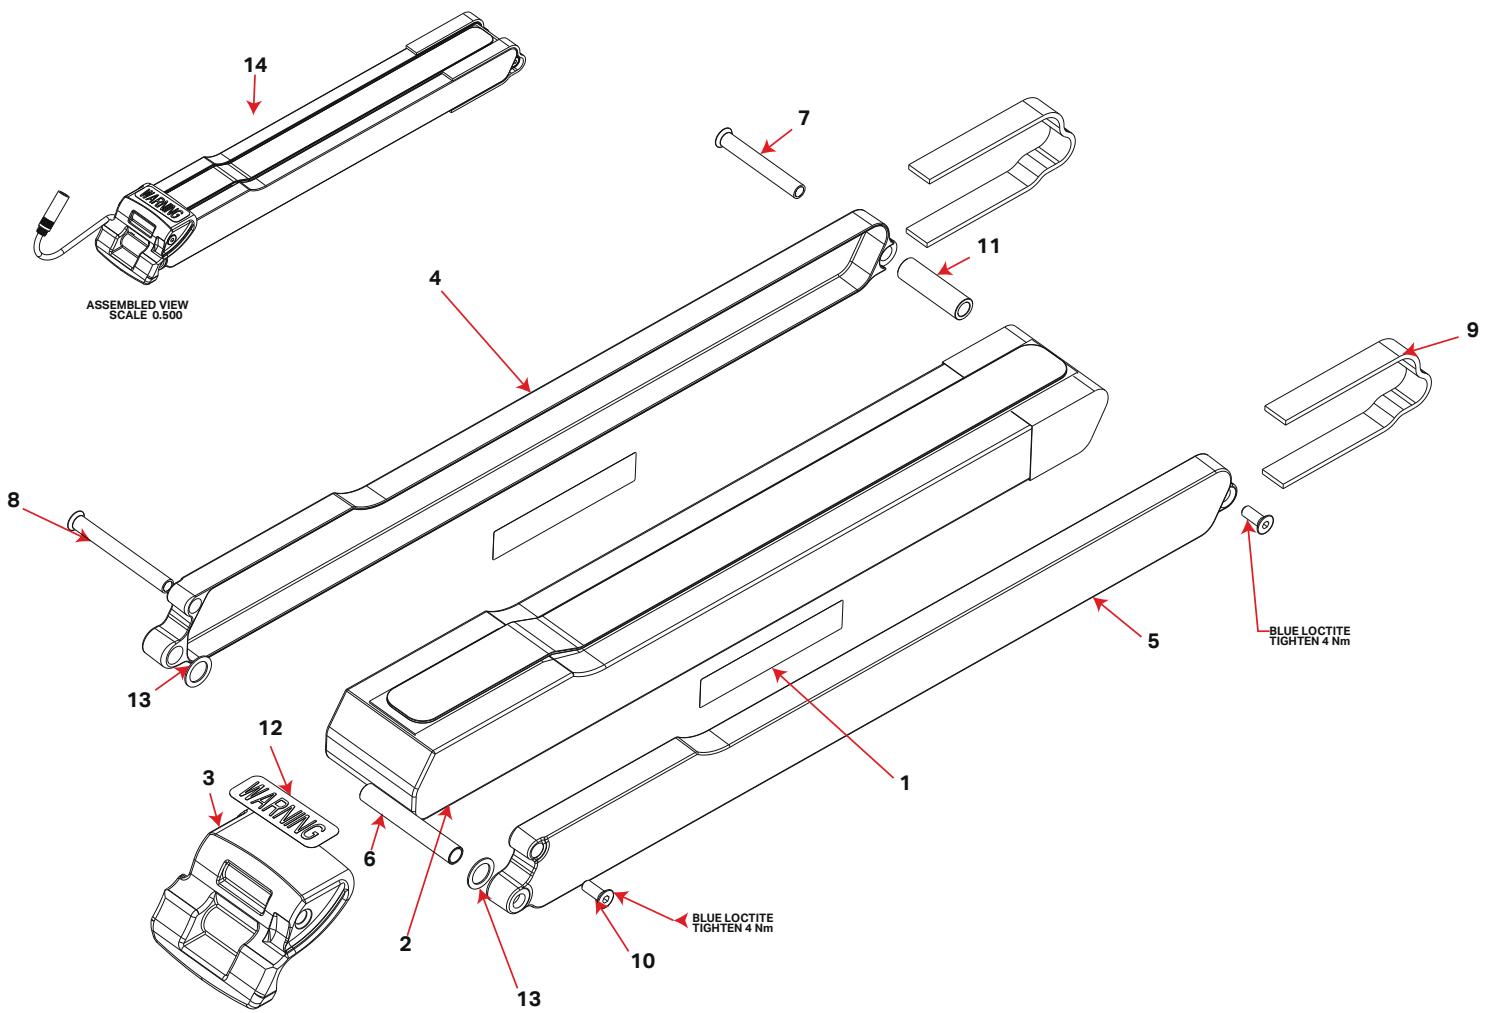

MY20

Powerplay Battery Bom

Powerplay battery BOM

#	QTY	ITEM	PART NO.	REVISION	DESCRIPTION
			1818016		KIT HARDWARE BATTERY POWERPLAY
1	2	ADHESIVE TAPE	1807159	NIL	ADHESIVE BOTH SIDE TAPE 3/4"
3	1	BATTERY, CAP	1997063	D	BATTERY CAP
4	1	BATTERY, COVER LT	1997060	A	BATTERY COVER, LEFT
5	1	BATTERY, COVER RT	1997061	A	BATTERY COVER, RIGHT
6	1	BATTERY, PIN	1997062	B	BATTERY PIN, 68mm, 6061-T6, hard black anodize
7	1	BOLT, SLEEVE 58	1807139	B	SLEEVE BOLT, M8 X 58mm ALLOY 7075-T6.
8	1	BOLT, SLEEVE 72	1807141	A	SLEEVE BOLT, M8 X 72mm. ALLOY 7075-T6.
9	2	FOAM	1808044	A	BATTERY NOISE CANCELING FOAM
10	2	SCREW, M6	1807120	NIL	FLAT HEAD C'SUNK SOCKET SCREW, M6-1.0 X 16mm, A4/316 SS WITH BLUE LOCTITE
11	1	SPACER, BATTERY	1997064	A	BATTERY SLEEVE SPACER, 44MM, 6061-T6, HARD BLACK A NODIZE
12	1	WARNING STICKER	1708020	NIL	BATTERY MANIPULATION WARNING STICKER
13	2	WASHER	1808054	A	NYLON WASHER

Sold as a kit only. Individual part not sold separately