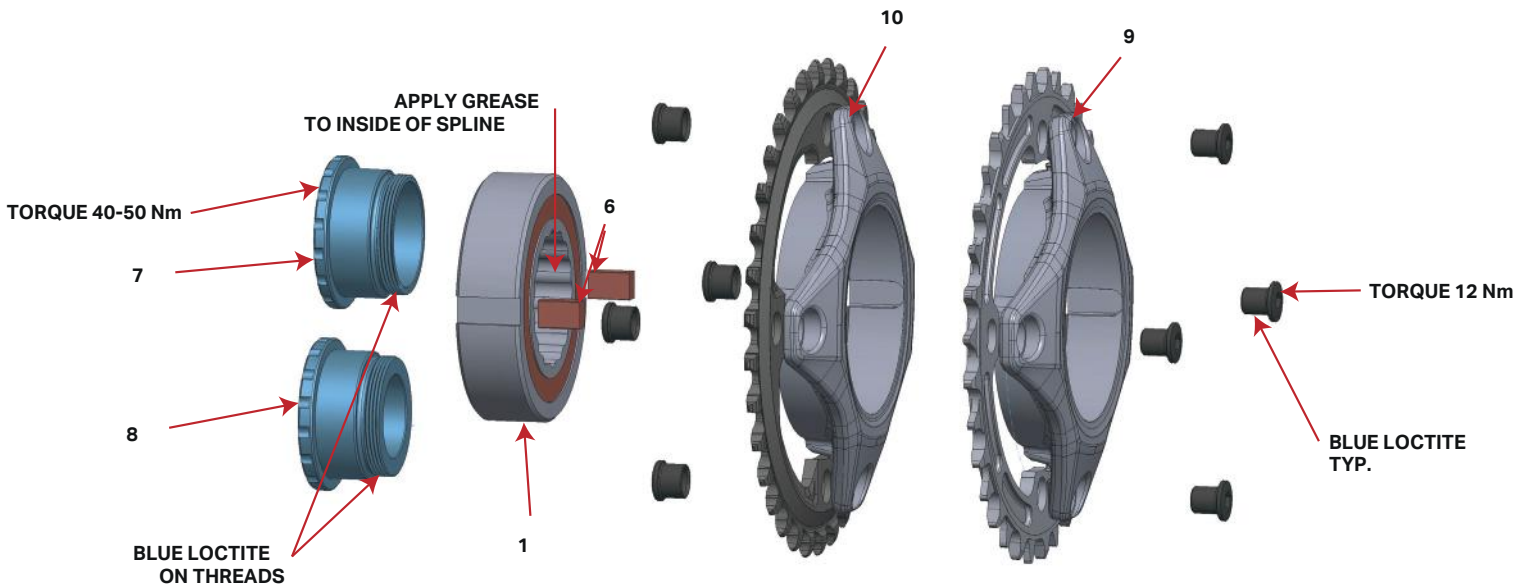

Sold as a kit only. Individual part not sold separately

MY20

Powerplay Battery Bom

Powerplay battery BOM

#	QTY	ITEM	PART NO.	REVISION	DESCRIPTION
			1818016		KIT HARDWARE BATTERY POWERPLAY
1	2	ADHESIVE TAPE	1807159	NIL	ADHESIVE BOTH SIDE TAPE 3/4"
3	1	BATTERY, CAP	1997063	D	BATTERY CAP
4	1	BATTERY, COVER LT	1997060	A	BATTERY COVER, LEFT
5	1	BATTERY, COVER RT	1997061	A	BATTERY COVER, RIGHT
6	1	BATTERY, PIN	1997062	B	BATTERY PIN, 68mm, 6061-T6, hard black anodize
7	1	BOLT, SLEEVE 58	1807139	B	SLEEVE BOLT, M8 X 58mm ALLOY 7075-T6.
8	1	BOLT, SLEEVE 72	1807141	A	SLEEVE BOLT, M8 X 72mm. ALLOY 7075-T6.
9	2	FOAM	1808044	A	BATTERY NOISE CANCELING FOAM
10	2	SCREW, M6	1807120	NIL	FLAT HEAD C'SUNK SOCKET SCREW, M6-1.0 X 16mm, A4/316 SS WITH BLUE LOCTITE
11	1	SPACER, BATTERY	1997064	A	BATTERY SLEEVE SPACER, 44MM, 6061-T6, HARD BLACK A NODIZE
12	1	WARNING STICKER	1708020	NIL	BATTERY MANIPULATION WARNING STICKER
13	2	WASHER	1808054	A	NYLON WASHER

Sold as a kit only. Individual part not sold separately

MY20

Powerplay Clutch bearing

Powerplay clutch bearing assembly

#	QTY	ITEM	Part No Chrissports	PART NO.	REVISION	DESCRIPTION
				1998021		SPIDER ASS'Y
1	1	BEARING, CSK402RS		1347005 C		BW01-170082-00 CLUTCH BEARING 35MM 2RS
9	1	SPIDER		1407027 G		CUSTOM SPIDER 104MM
6	2	KEY		1807075 A		CLUTCH BEARING KEY 8MMX5MM
				1810013		SPIDER ASS'Y (SRAM)
1	1	BEARING, CSK532RS		1347005 C		BW01-170082-00 CLUTCH BEARING 40MM 2RS
10	1	SPIDER		1409027 B		CUSTOM SPIDER 104MM
6	2	KEY		1807075 A		CLUTCH BEARING KEY 8MMX5MM
				1347006		LOCKRING CLUTCH 30mm
7	1	LOCKRING CLUTCH		1347006 A		LOCKRING CLUTCH 30mm
				1347010		LOCKRING CLUTCH 24mm
8	1	LOCKRING CLUTCH		1347010 B		LOCKRING CLUTCH 24mm