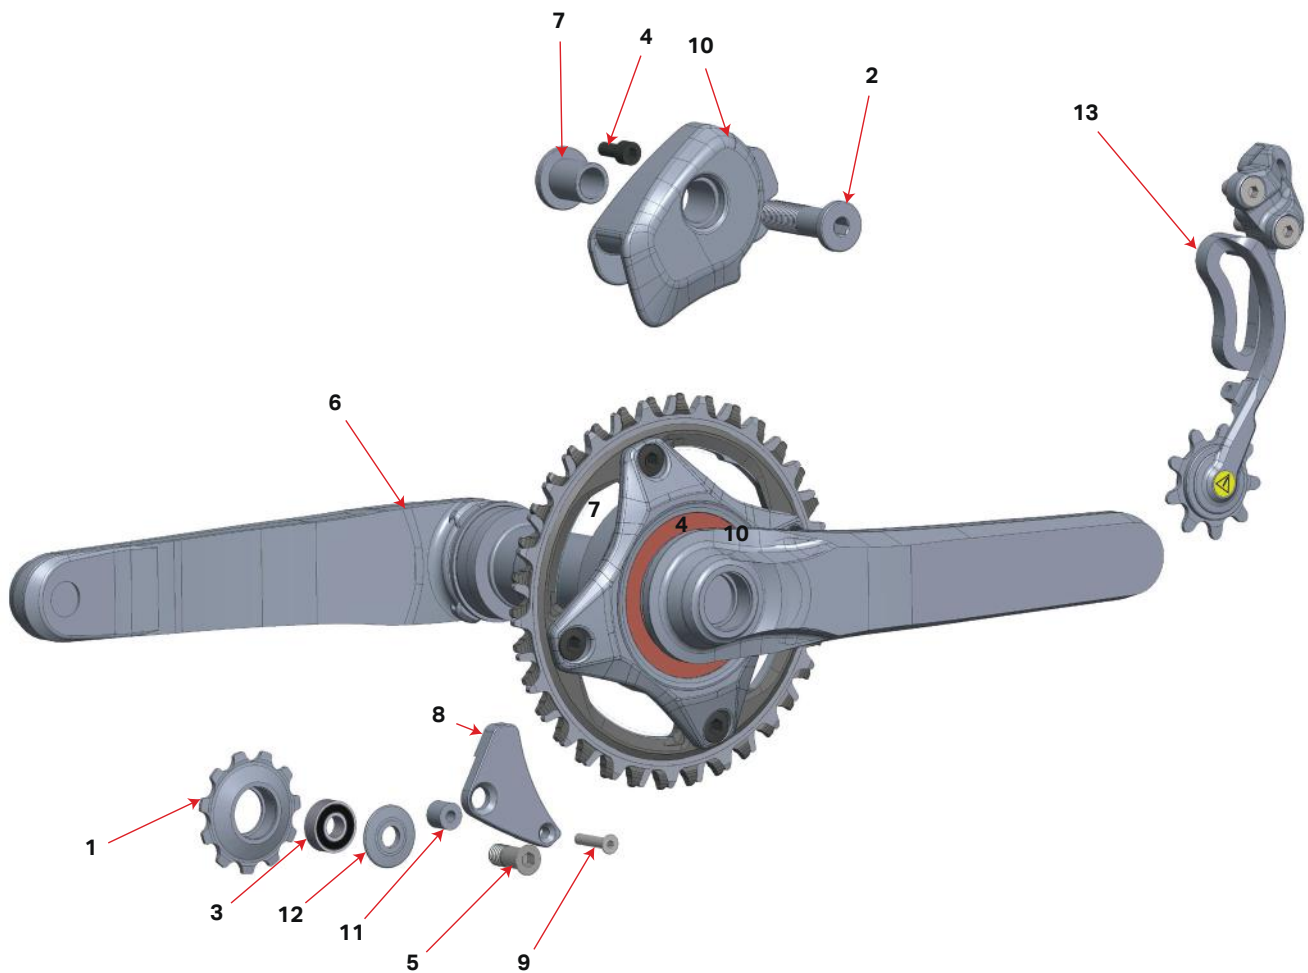

MY20

Powerplay TLFO Bom Drivetrain

Parts Kits and Price List are subject to change without notice.
A $10 handling fee will be charged for order less than $50.

Powerplay BOM drivetrain				
#	QTY	ITEM	PART NO.	REVISION DESCRIPTION
			1810010	SLIDER KIT
2	1	AXLE, MID DRIVE	1457014	A MID DRIVE PULLEY AXLE, M11X1mm 40mm. AL7075-T6 HARD BLACK ANO
4	1	BOLT	1808136	NIL SOCKET HEAD CAP SCREW; M5X12
7	1	post	1999013	B 2019_powerplay_mid_slider_post
10	1	SLIDER, MID-DRIVE	1999003	G MID DRIVE SLIDER
			1999010	LOWER MOTOR BRACE & BASH MOUNT
5	1	BOLT, M8X18	1807126	NIL BOLT M8 X 18MM CUSTOM. 6061 HARD BLACK ANO.
8	1	PULLEY CAP	3399003	NIL LOWER CHAIN GUIDE OUTER PLATE
9	1	SCREW, M4X20	1809011	NIL C'SUNK SOCKET SCREW, M4x20mm, STAINLESS STEEL 316
11	1	SPACER	3399006	NIL LOWER CHAIN GUIDE SPACER
12	1	SPACER, PULLEY GUIDE	1347013	A CHAINSTAY PULLEY GUIDE SPACER,
1	1	11t cog	1347012	A 11T cog, for 19mm bearing
3	1	BEARING	1807036	NIL ENDURO 698 LLU 19X8X6
			1999056	TORQUE ARM ASSEMBLY - DYNAM 3
13	1	TORQUE ARM ASSEMBLY	1999056	D TORQUE ARM ASSEMBLY - DYNAM 3
			1998024	LOWER CHAIN GUIDE 34T
1	1	11t cog	1347012	A 11T cog, for 19mm bearing
3	1	BEARING	1807036	NIL ENDURO 698 LLU 19X8X6
12	1	SPACER, PULLEY GUIDE	1347013	A CHAINSTAY PULLEY GUIDE SPACER,

Sold as a kit only. Individual part not sold separately