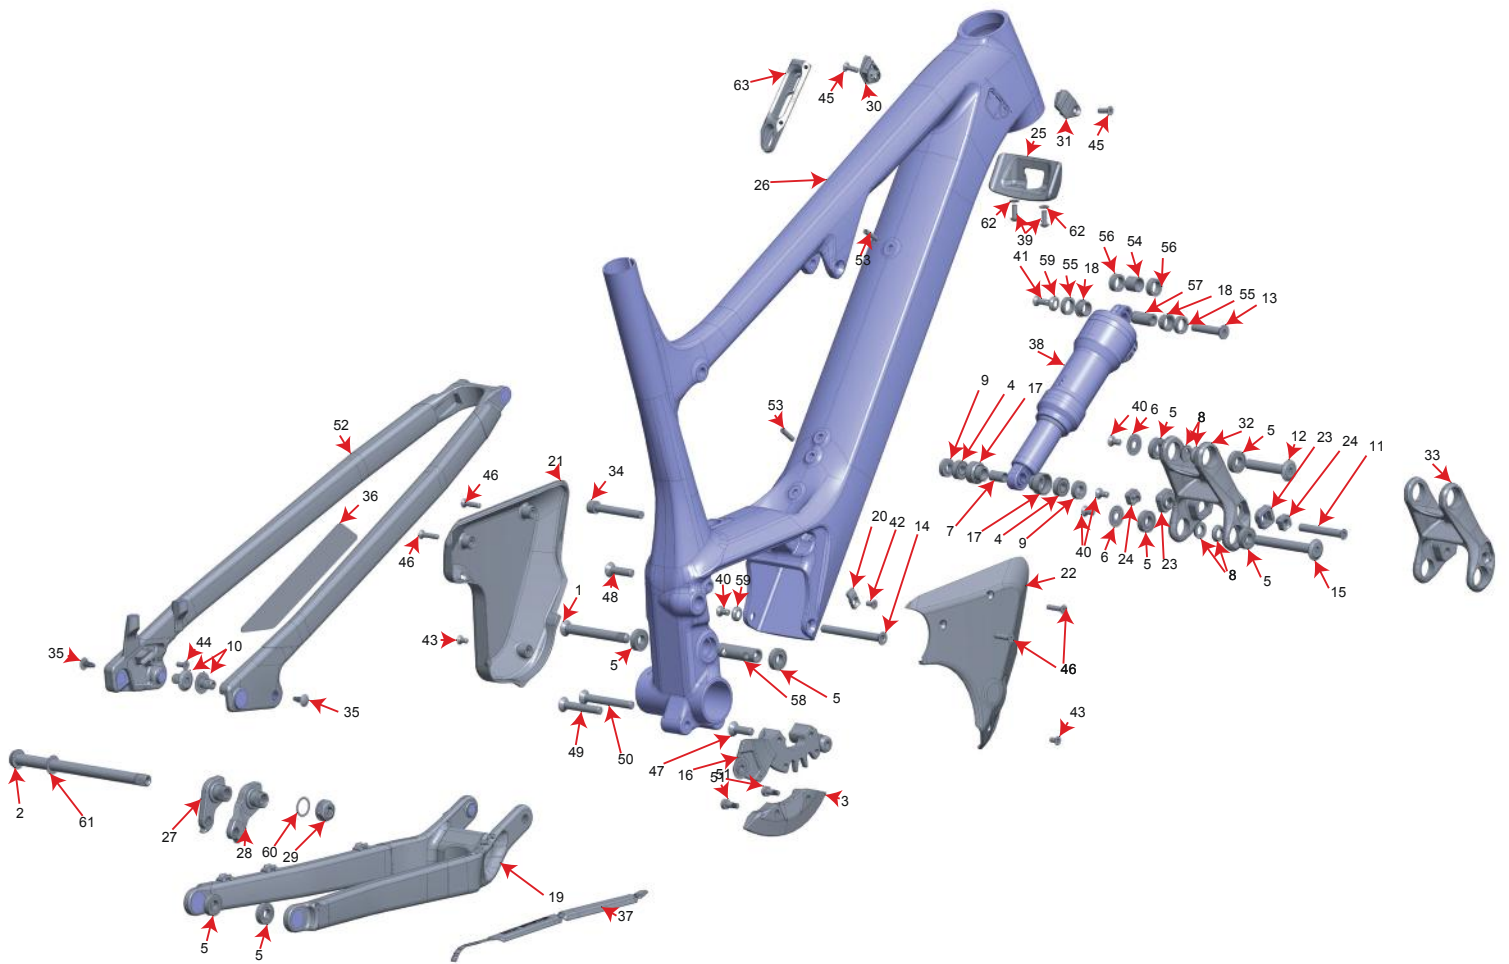

MY21 MY20

Instinct Powerplay Carbon

2020 Instinct Powerplay carbon					
#	QTY	ITEM	PART NO. RMB	REVISION	DESCRIPTION
			1819015	INSTINCT LINK WITH BEARING KIT	
32	1	LINK	1098101	A	INSTINCT LINK, 88MM LONG, RIDES, AL7075-T6, HARD BLACK ANO
5	4	BEARING	1807042	NIL	ENDURO BEARING 6900 2RS MAX TYPE, 22X10X6 SIZE
			1819016	INSTINCT BC LINK WITH BEARING KIT	
33	1	LINK	1098102	A	INSTINCT BC LINK, 88MM LONG, AL7075-T6, HARD BLACK ANO
5	4	BEARING	1807042	NIL	ENDURO BEARING 6900 2RS MAX TYPE, 22X10X6 SIZE
			1818012	HANGER KIT SHIMANO DIRECT MOUNT	
28	1	HANGER	1099041	NIL	REAR DER. HANGER, EXT THREAD, SHIMANO DIRECT MOUNT
29	1	HANGER NUT	1099033	NIL	HANGER NUT, M16X1, 8MM HEX
60	1	WASHER	1808029	NIL	WASHER, 16x20x0.5MM, 304 SS
			1818013	KIT STANDARD HANGER	
27	1	HANGER	1099031	A	REAR DER. HANGER, EXT THREAD, STD MOUNT
29	1	HANGER NUT	1099033	NIL	HANGER NUT, M16X1, 8MM HEX
60	1	WASHER	1808029	NIL	WASHER, 16x20x0.5MM, 304 SS
			1810005	PIVOT BOLT KIT	
1	1	AXLE, MP	1807029	A	MP AXLE, M10X1.25, L-84MM, AL7075-T6 HARD BLACK ANO
6	2	BEARING CAP	1807043	NIL	6900 BEARING CAP, AL 7075 T-6, HARD BLACK ANO
8	4	BEARING SPACER	1807044	NIL	6900 BEARING SPACER
10	2	BOLT	1807046	NIL	BOLT, 10MM X 15MM, M10X1 EXT., AL 7075 T-6 HARD BLACK ANO
11	1	BOLT	1807049	C	CSUNK BOLT, 8MM X 57MM X M6 INT.
12	1	BOLT	1807060	NIL	BOLT, 10MM X 54MM, M6X1 INT., AL 7075-T6, HARD BLACK ANO
15	1	BOLT, M10X78	1807061	NIL	BOLT, 10MM X 78MM, M6X1 INT., AL 7075 T-6, HARD BLACK ANO
40	4	SCREW M6x12	180566-012	NIL	FLAT HEAD C'SUNK SOCKET SCREW, M6-1.0 X 12mm, A4/316 SS, 55060.060.012
59	2	WASHER	1807064	NIL	C'SUNK WASHER: (for M6 screw) ID:6 x OD:14.6 x 3.25mm THK.
41	1	SCREW M6x16	180566-016	NIL	FLAT HEAD C'SUNK SOCKET SCREW, M6-1.0 X 16mm, A4/316 STAINLESS STEEL
13	1	BOLT SHK.	1807062	G	SHOCK BOLT, SOLID, OD:8MM, L: 41MM
58	1	SPACER, MP	1807038	B	MAIN PIVOT CENTER SPACER, ID:10, L:48
			1819029	POWERPLAY PROTECTION KIT	
36	1	PROTECTOR	3708008	D	SEATSTAY PROTECTOR
37	1	PROTECTOR	3708035	NIL	MULTIBIKE CHAINSTAY PROTECTOR
			1817011	AXLE KIT BOOST	
2	1	AXLE, REAR	3227009	C	REAR AXLE 12X 173MM, HARD BLACK ANO
61	1	WASHER	3227006	B	WASHER, 12x19x0.5MM, 304 SS
			1818003	SHOCK BEARING EYELET KIT	
4	2	BEARING	1807036	NIL	ENDURO 698 LLU MAX 19X8X6
7	1	BEARING SLEEVE	1807028	A	BEARING EYELET SLEEVE FOR SR 19X8X6 CUP
9	2	BEARING SPACER	1807099	C	EYELET BEARING SPACER, 5.3MM THK, FOR 40MM LINK WIDTH
17	2	BRG CUP	1807026	E	BEARING EYELET FOR SR 19X8X6 BRG
			1817017	PIVOT BEARING KIT	
5	8	BEARING	1807042	NIL	ENDURO BEARING 6900 2RS MAX TYPE, 22X10X6 SIZE
			1817023	HEAD TUBE PANEL KIT	
30	1	HT PANEL LEFT	1097136	C	HT PORT PANEL, LEFT
31	1	HT PANEL RIGHT	1097140	C	HT PORT PANEL, RIGHT
45	2	SCREW, M5X16 ALU	1806009	NIL	C'SUNK SOCKET SCREW, M5x16mm, AL6061-T6, HARD BLACK ANO
			1810009	RIDE 9 FLIP CHIP KIT	
23	2	FLIP CHIP	1807003	NIL	FLIP CHIP, OUTSIDE, AL7075, BLACK ANODIZE.
24	2	FLIP CHIP	1807004	A	FLIP CHIP, INSIDE, AL7075, BLACK ANODIZE.
			1998063	SIDE MOTOR COVER KIT RIGHT	
22	1	COVER, RIGHT	1997017	E	POWERPLAY MOTOR COVER, RIGHT
43	1	SCREW, M5X10	1808152	NIL	C'SUNK SOCKET SCREW, M5-0.8x10MM. BLACK STAINLESS STEEL
46	2	SCREW, M5X22	1808137	NIL	C'SUNK SOCKET SCREW, M5-0.8x22MM. BLACK STAINLESS STEEL
			1998062	SIDE MOTOR COVER KIT LEFT	
21	1	COVER, LEFT	1997019	D	POWERPLAY MOTOR COVER, LEFT
43	1	SCREW, M5X10	1808152	NIL	C'SUNK SOCKET SCREW, M5-0.8x10MM. BLACK STAINLESS STEEL
46	2	SCREW, M5X22	1808137	NIL	C'SUNK SOCKET SCREW, M5-0.8x22MM. BLACK STAINLESS STEEL
			1997093	Bash Guard Kit	
3	1	BASH GUARD	1997058	A	RMB BASH GUARD
51	2	SCREW, SHOULDER	1807125	NIL	CUSTOM HEX SOC. HD. SHLD. SCR., 303 SS, M5 6x8
			1818009	MOTOR COVER BOLT KIT	
43	2	SCREW, M5X10	1808152	NIL	C'SUNK SOCKET SCREW, M5-0.8x10MM. BLACK STAINLESS STEEL
46	4	SCREW, M5X22	1808137	NIL	C'SUNK SOCKET SCREW, M5-0.8x22MM. BLACK STAINLESS STEEL
			1819031	POWERPLAY RUBBER BUMPER KIT	
25	1	FORK BUMPER	1999008	A	POWERPLAY RUBBER BUMPER
62	2	WASHER	1809013	NIL	WASHER, 5 X 10 X 1MM, STAINLESS STEEL
39	2	SCREW	180574-014	NIL	DOME HEAD SCREW, M5X14MM, SS
			1819032	FRAME HARDWARE (BATTERY)	
14	1	BOLT, BATTERY	1807127	NIL	E-MTB BATTERY BOLT, 8MM x 81MM. AL7075-T6 HARD BLACK ANO
40	1	SCREW M6x12	180566-012	NIL	FLAT HEAD C'SUNK SOCKET SCREW, M6-1.0 X 12mm, A4/316 SS, 55060.060.012
53	2	SET SCREW	1808024	NIL	SET SCREW, M5 x 0.8 x 20MM. STAINLESS STEEL 316.
59	1	WASHER	1807064	NIL	C'SUNK WASHER: (for M6 screw) ID:6 x OD:14.6 x 3.25mm THK.
			1819033	FRAME HARDWARE (MOTOR)	
34	1	M8x60 bolt	1808023	NIL	SOCKET HEAD CAP SCREW; M8X60, stainless steel
44	1	SCREW, M5X12	1807152	NIL	C'SUNK SOCKET SCREW, M5-0.8x12mm. stainless steel
48	1	SCREW, M8X30	1807121	NIL	C'SUNK SOCKET SCREW, M8-1.25x30mm, stainless steel
50	1	SCREW, M8X65	1807122	NIL	C'SUNK SOCKET SCREW, M8-1.25x65mm, stainless steel
			1819034	CHAIN GUIDE KIT	
16	1	BRACE, MOTOR	3399001	NIL	LOWER CHAIN GUIDE 34T
47	1	SCREW, M8X25	1807123	NIL	C'SUNK SOCKET SCREW, M8-1.25x25mm, stainless steel
49	1	SCREW, M8X50	1807124	NIL	C'SUNK SOCKET SCREW, M8-1.25x50mm, stainless steel
			1819035	MOTOR CABLE CLAMP KIT DRIVE SIDE	
20	1	CLAMP	1997081	A	CABLE CLAMP, M5 CSUNK. AL6061-T6, HARD BLACK ANO.
39	1	SCREW, M5X10	180475-010	NIL	C'SUNK SOCKET SCREW, M5-0.8x10mm. zinc plated 10.9 steel
			1809012	OFFSIDE WATER BOTTLE ADAPTER, USES M5X14MM BOLTS	
63	1	WB ADAPTER	1809012	D	OFFSIDE WATER BOTTLE ADAPTER, USES M5X14MM BOLTS