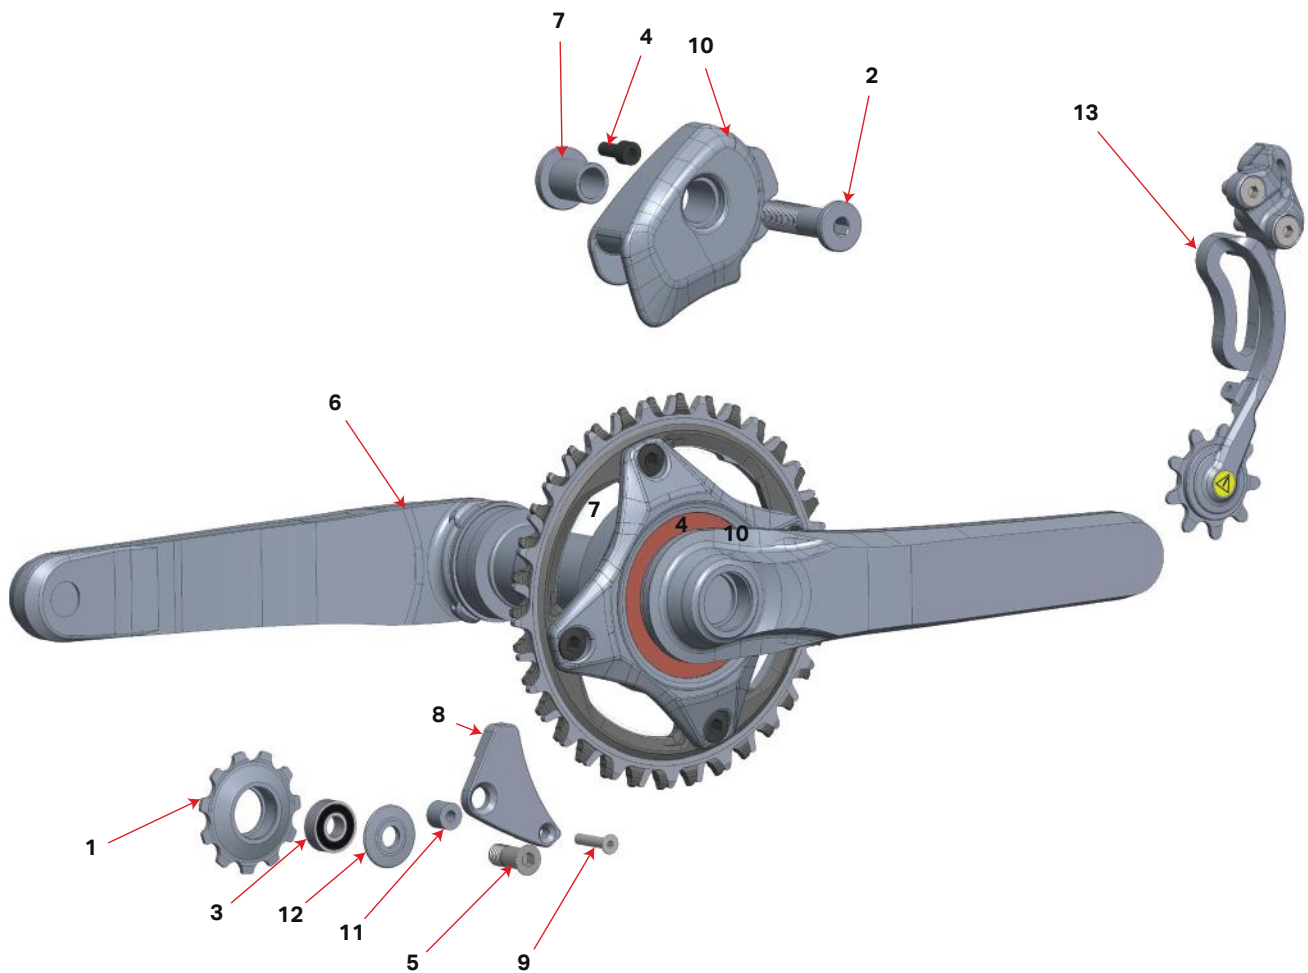

Sold as a kit only. Individual part not sold separately

MY20

Powerplay Clutch bearing

Powerplay clutch bearing assembly

#	QTY	ITEM	PART NO.	REVISION	DESCRIPTION
			1998021		SPIDER ASS'Y
1	1	BEARING, CSK402RS	1347005	C	BW01-170082-00 CLUTCH BEARING 35MM 2RS
9	1	SPIDER	1407027	G	CUSTOM SPIDER 104MM
6	2	KEY	1807075	A	CLUTCH BEARING KEY 8MMX5MM
			1810013		SPIDER ASS'Y (SRAM)
1	1	BEARING, CSK532RS	1347005	C	BW01-170082-00 CLUTCH BEARING 40MM 2RS
10	1	SPIDER	1409027	B	CUSTOM SPIDER 104MM
6	2	KEY	1807075	A	CLUTCH BEARING KEY 8MMX5MM
			1347006		LOCKRING CLUTCH 30mm
7	1	LOCKRING CLUTCH	1347006	A	LOCKRING CLUTCH 30mm
			1347010		LOCKRING CLUTCH 24mm
8	1	LOCKRING CLUTCH	1347010	B	LOCKRING CLUTCH 24mm

Sold as a kit only. Individual part not sold separately

MY20

Powerplay TLFO Bom Drivetrain

Powerplay BOM drivetrain				
#	QTY	ITEM	PART NO.	REVISION DESCRIPTION
			1810010	SLIDER KIT
2	1	AXLE, MID DRIVE	1457014	A MID DRIVE PULLEY AXLE, M11X1mm 40mm. AL7075-T6 HARD BLACK ANO
4	1	BOLT	1808136	NIL SOCKET HEAD CAP SCREW; M5X12
7	1	post	1999013	B 2019_powerplay_mid_slider_post
10	1	SLIDER, MID-DRIVE	1999003	G MID DRIVE SLIDER
			1999010	LOWER MOTOR BRACE & BASH MOUNT
5	1	BOLT, M8X18	1807126	NIL BOLT M8 X 18MM CUSTOM. 6061 HARD BLACK ANO.
8	1	PULLEY CAP	3399003	NIL LOWER CHAIN GUIDE OUTER PLATE
9	1	SCREW, M4X20	1809011	NIL C'SUNK SOCKET SCREW, M4x20mm, STAINLESS STEEL 316
11	1	SPACER	3399006	NIL LOWER CHAIN GUIDE SPACER
12	1	SPACER, PULLEY GUIDE	1347013	A CHAINSTAY PULLEY GUIDE SPACER,
1	1	11t cog	1347012	A 11T cog, for 19mm bearing
3	1	BEARING	1807036	NIL ENDURO 698 LLU 19X8X6
			1999056	TORQUE ARM ASSEMBLY - DYNAMINE 3
13	1	TORQUE ARM ASSEMBLY	1999056	D TORQUE ARM ASSEMBLY - DYNAMINE 3
			1998024	LOWER CHAIN GUIDE 34T
1	1	11t cog	1347012	A 11T cog, for 19mm bearing
3	1	BEARING	1807036	NIL ENDURO 698 LLU 19X8X6
12	1	SPACER, PULLEY GUIDE	1347013	A CHAINSTAY PULLEY GUIDE SPACER,