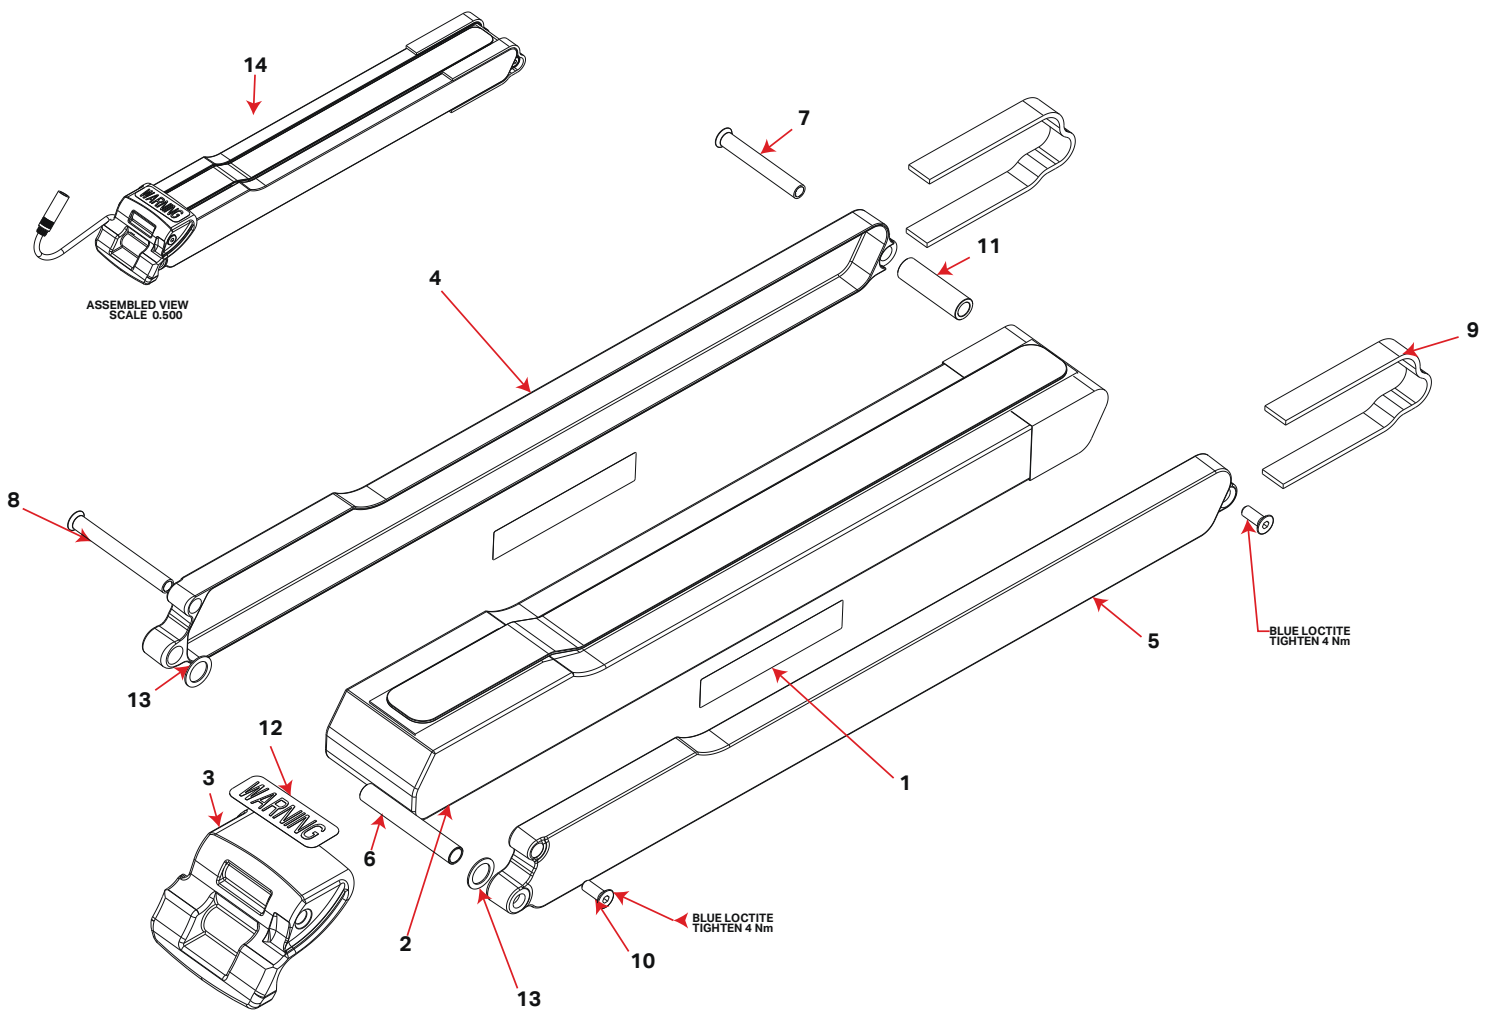

MY20

Powerplay Battery Bom

Powerplay battery BOM

#	QTY	ITEM	PART NO.	REVISION	DESCRIPTION
			1818016		KIT HARDWARE BATTERY POWERPLAY
1	2	ADHESIVE TAPE	1807159	NIL	ADHESIVE BOTH SIDE TAPE 3/4"
3	1	BATTERY, CAP	1997063	D	BATTERY CAP
4	1	BATTERY, COVER LT	1997060	A	BATTERY COVER, LEFT
5	1	BATTERY, COVER RT	1997061	A	BATTERY COVER, RIGHT
6	1	BATTERY, PIN	1997062	B	BATTERY PIN, 68mm, 6061-T6, hard black anodize
7	1	BOLT, SLEEVE 58	1807139	B	SLEEVE BOLT, M8 X 58mm ALLOY 7075-T6.
8	1	BOLT, SLEEVE 72	1807141	A	SLEEVE BOLT, M8 X 72mm. ALLOY 7075-T6.
9	2	FOAM	1808044	A	BATTERY NOISE CANCELING FOAM
10	2	SCREW, M6	1807120	NIL	FLAT HEAD C'SUNK SOCKET SCREW, M6-1.0 X 16mm, A4/316 SS WITH BLUE LOCTITE
11	1	SPACER, BATTERY	1997064	A	BATTERY SLEEVE SPACER, 44MM, 6061-T6, HARD BLACK ANODIZE
12	1	WARNING STICKER	1708020	NIL	BATTERY MANIPULATION WARNING STICKER
13	2	WASHER	1808054	A	NYLON WASHER

Sold as a kit only. Individual part not sold separately