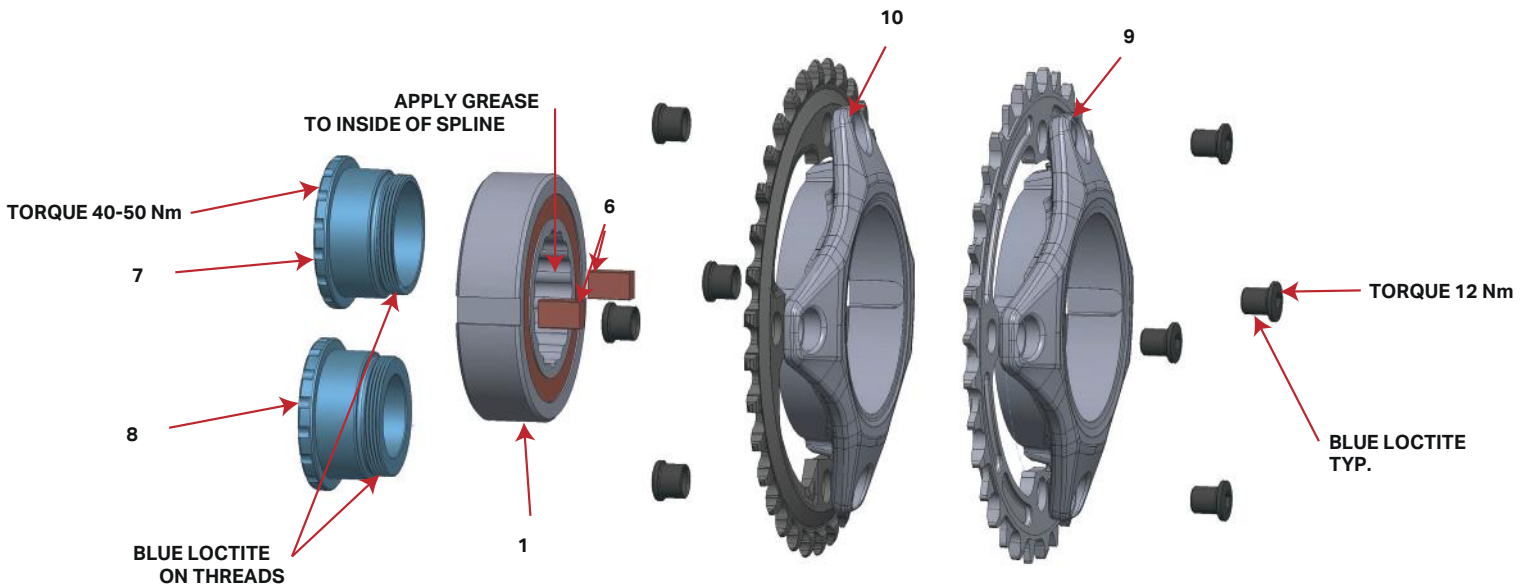

Sold as a kit only. Individual part not sold separately

MY20

Powerplay Battery Bom

Powerplay battery BOM

#	QTY	ITEM	PART NO.	REVISION	DESCRIPTION
			1818016		KIT HARDWARE BATTERY POWERPLAY
1	2	ADHESIVE TAPE	1807159	NIL	ADHESIVE BOTH SIDE TAPE 3/4"
3	1	BATTERY, CAP	1997063	D	BATTERY CAP
4	1	BATTERY, COVER LT	1997060	A	BATTERY COVER, LEFT
5	1	BATTERY, COVER RT	1997061	A	BATTERY COVER, RIGHT
6	1	BATTERY, PIN	1997062	B	BATTERY PIN, 68mm, 6061-T6, hard black anodize
7	1	BOLT, SLEEVE 58	1807139	B	SLEEVE BOLT, M8 X 58mm ALLOY 7075-T6.
8	1	BOLT, SLEEVE 72	1807141	A	SLEEVE BOLT, M8 X 72mm. ALLOY 7075-T6.
9	2	FOAM	1808044	A	BATTERY NOISE CANCELING FOAM
10	2	SCREW, M6	1807120	NIL	FLAT HEAD C'SUNK SOCKET SCREW, M6-1.0 X 16mm, A4/316 SS WITH BLUE LOCTITE
11	1	SPACER, BATTERY	1997064	A	BATTERY SLEEVE SPACER, 44MM, 6061-T6, HARD BLACK ANODIZE
12	1	WARNING STICKER	1708020	NIL	BATTERY MANIPULATION WARNING STICKER
13	2	WASHER	1808054	A	NYLON WASHER

Sold as a kit only. Individual part not sold separately

MY20

Powerplay Clutch bearing

Powerplay clutch bearing assembly

#	QTY	ITEM	PART NO.	REVISION	DESCRIPTION
			1998021		SPIDER ASS'Y
1	1	BEARING, CSK402RS	1347005	C	BW01-170082-00 CLUTCH BEARING 35MM 2RS
9	1	SPIDER	1407027	G	CUSTOM SPIDER 104MM
6	2	KEY	1807075	A	CLUTCH BEARING KEY 8MMX5MM
			1810013		SPIDER ASS'Y (SRAM)
1	1	BEARING, CSK532RS	1347005	C	BW01-170082-00 CLUTCH BEARING 40MM 2RS
10	1	SPIDER	1409027	B	CUSTOM SPIDER 104MM
6	2	KEY	1807075	A	CLUTCH BEARING KEY 8MMX5MM
			1347006		LOCKRING CLUTCH 30mm
7	1	LOCKRING CLUTCH	1347006	A	LOCKRING CLUTCH 30mm
			1347010		LOCKRING CLUTCH 24mm
8	1	LOCKRING CLUTCH	1347010	B	LOCKRING CLUTCH 24mm